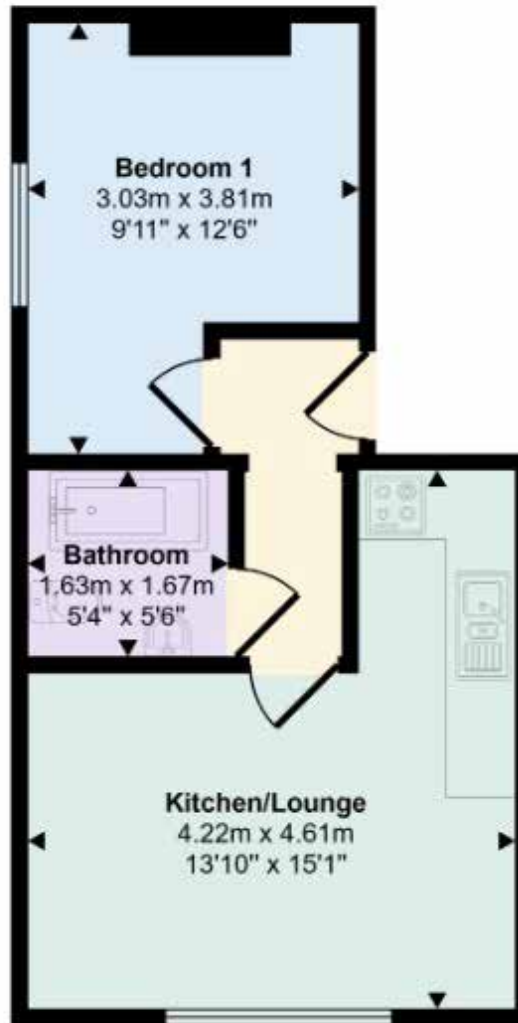

Floorplan

DISCLAIMER:

Winkworth wishes to inform prospective buyers that these particulars are a guide and act as information only. All our details are given in good faith and believed to be correct at the time of issue but they do not form part of an offer or contract. No Winkworth employee has authority to make or give any representation or warranty in relation to this property. All fixtures and fittings, whether fitted or not are deemed removable by the vendor unless stated otherwise and room sizes are measured between internal wall surfaces, including furnishings.