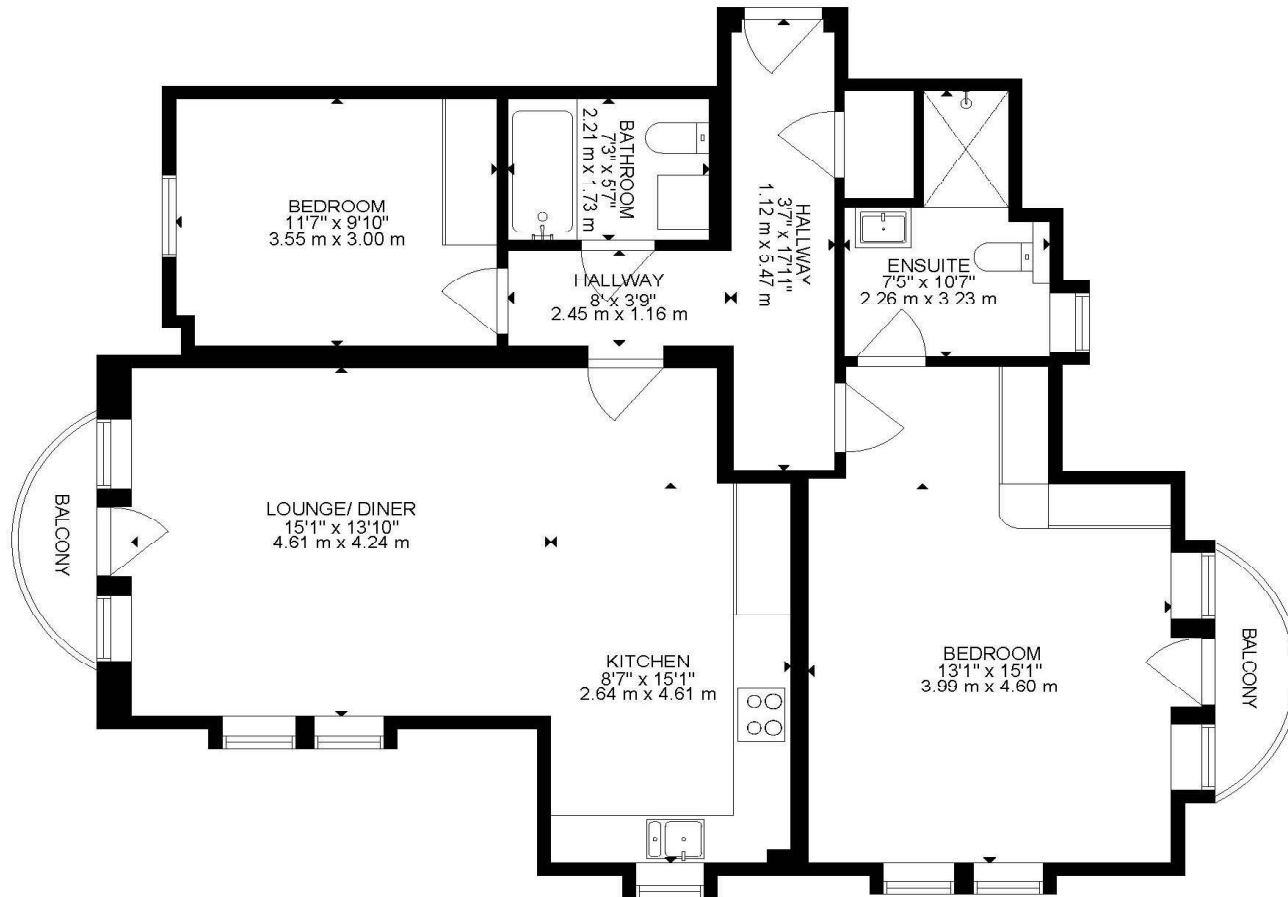

Flat 4 Charles Voysey House
73 Golf Links Road, Ferndown BH22 8BU
Guide Price £400,000

GUIDE PRICE £400,000 SHARE OF FREEHOLD

Stunning two bedroom, two bathroom first floor apartment (with lift) located in a luxury development of just eight apartments overlooking Ferndown Championship Golf Course. Positioned on one of Ferndown's most prestigious roads and within walking distance of Ferndown town centre. This lovely apartment has a share of the freehold and has been built to a very high specification throughout, with a modern and luxury finish. These apartments make a great investment, commanding an excellent monthly rental income and are also ideal for those wanting a second base close to the coast or those looking to downsize.

First Floor Apartment
Lift To All Floors
Luxury Finish & High Specification
Two Double Bedrooms
Master Bedroom With Balcony & En-suite
Direct Views Over Golf Course
Excellent Investment Property
Off Road Parking
Prestigious Location
Two Bathrooms
Underfloor Heating Throughout
Lockable Outdoor Store With Light
Secure Entry System
Vendor Suited
Service Charge - £2172 Per Annum
EPC B | Council Tax Band E

01202 434365

ferndown@winkworth.co.uk

GROSS INTERNAL AREA
 FLOOR 1: 100 m², 1076 SQ FT
 TOTAL: 100 m², 1076 SQ FT
 SIZE AND DIMENSIONS ARE APPROXIMATE, ACTUAL MAY VARY

LOCATION

Charles Voysey House is positioned on Golf Links Road, which is a very desirable residential location just a short walk from Ferndown town centre, which has a range of shops, cafes and amenities including an M&S Food Hall. There are bus routes within a short walk giving you easy access to Bournemouth, Poole and Wimborne, all of which have an excellent range of shops, bars, restaurants and leisure facilities. Award winning beaches are just twenty minutes away and the nearby A31 provides quick access to the New Forest, Southampton and beyond for the commuter by car.