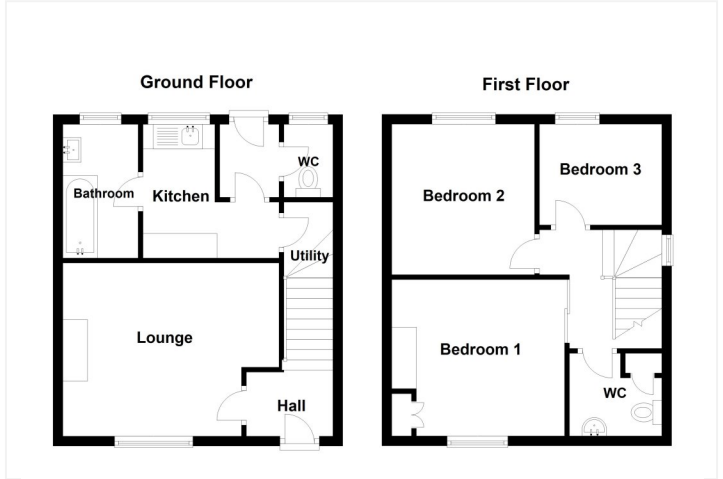

The accommodation comprises of Entrance Hall, Lounge, Kitchen, Downstairs Bathroom, Utility, Downstairs Cloakroom, Three Bedrooms and W/C.

Sleaford | 01529 303 377 | sleaford@winkworth.co.uk

Winkworth

for every step...

winkworth.co.uk

ACCOMMODATION

EPC TO FOLLOW

Entrance Hall

Living Room - 14'4" x 11'7" (4.37m x 3.53m)

Kitchen - 10'3" x 8'11" (3.12m x 2.72m)

Downstairs Bathroom

Utility - 8'3" x 2'8" (2.51m x 0.81m)

Downstairs Cloakroom

Bedroom One - 14'4" x 11'7" (4.37m x 3.53m)

Bedroom Two - 10'1" x 9'6" (3.07m x 2.9m)

Bedroom Three - 9' x 6'9" (2.74m x 2.06m)

W/C

- **NO CHAIN**
- **DETACHED GARAGE**
- **LARGE PLOT**
- **IMPRESSIVE SIZED REAR GARDEN**
- **IN NEED OF MODERNISATION**
- **POPULAR VILLAGE LOCATION**
- **WELL PROPORTIONED ACCOMMODATION**
- **CORNER PLOT**

This floorplan is for illustration purposes only and is not to scale. The position and size of doors, windows, appliances and other features are approximate.

Winkworth

for every step...

Sleaford | 01529 303 377 | sleaford@winkworth.co.uk