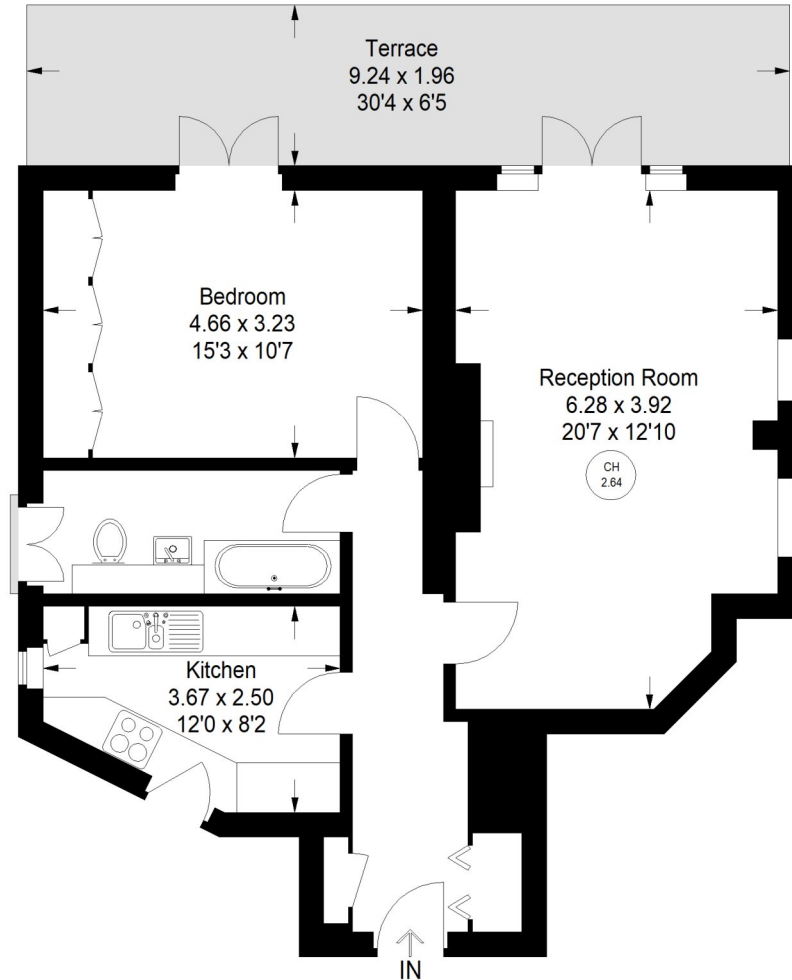

Paddington | 020 7467 5770 | paddington@winkworth.co.uk

Winkworth

for every step...

winkworth.co.uk

DESCRIPTION:

This apartment includes a large - about 30' terrace, giving impressive far reaching southerly views.

Winkworth

for every step...

Winkworth

for every step...

Dorset House

Approximate Gross Internal Area
65.3 sq m / 703 sq ft

Eighth Floor

Illustration for identification purposes only, measurements are approximate, not to scale.
FloorplansUsketch.com © 2022 (ID 842357)

This floorplan is for illustration purposes only and is not to scale. The position and size of doors, windows, appliances and other features are approximate.

Paddington | 020 7467 5770 | paddington@winkworth.co.uk