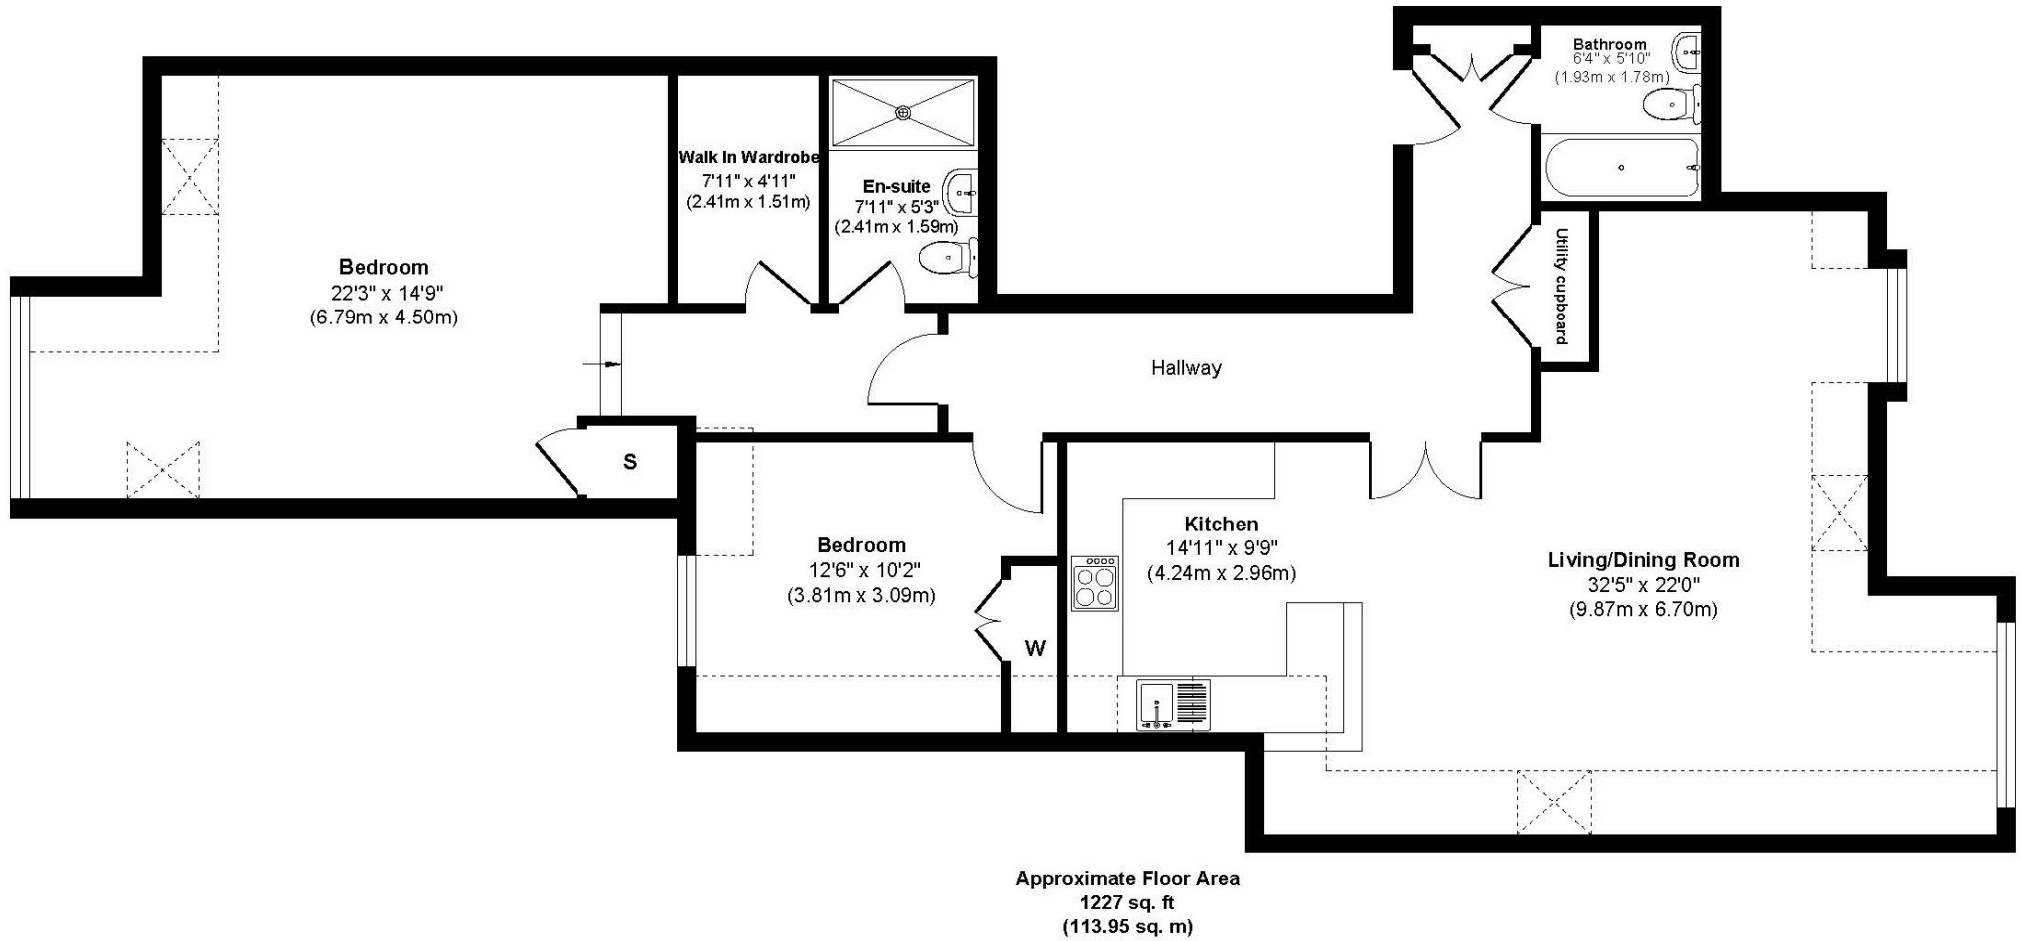

Two Double Bedrooms  
Stunning Penthouse Apartment  
Master With Walk In Wardrobe  
& En-suite  
Luxury Specification Throughout  
Allocated Off Road Parking  
External Storage Unit  
Lift Access  
Sought After Location With Views Over Golf  
Course  
Share Of Freehold  
Communal Landscaped Garden  
No Onward Chain

# Fairway Point

**Approx. Gross Internal Floor Area 1227 sq. ft / 113.95 sq. m**

Illustration for identification purposes only, measurements approximate and not to scale, unauthorized reproduction is prohibited