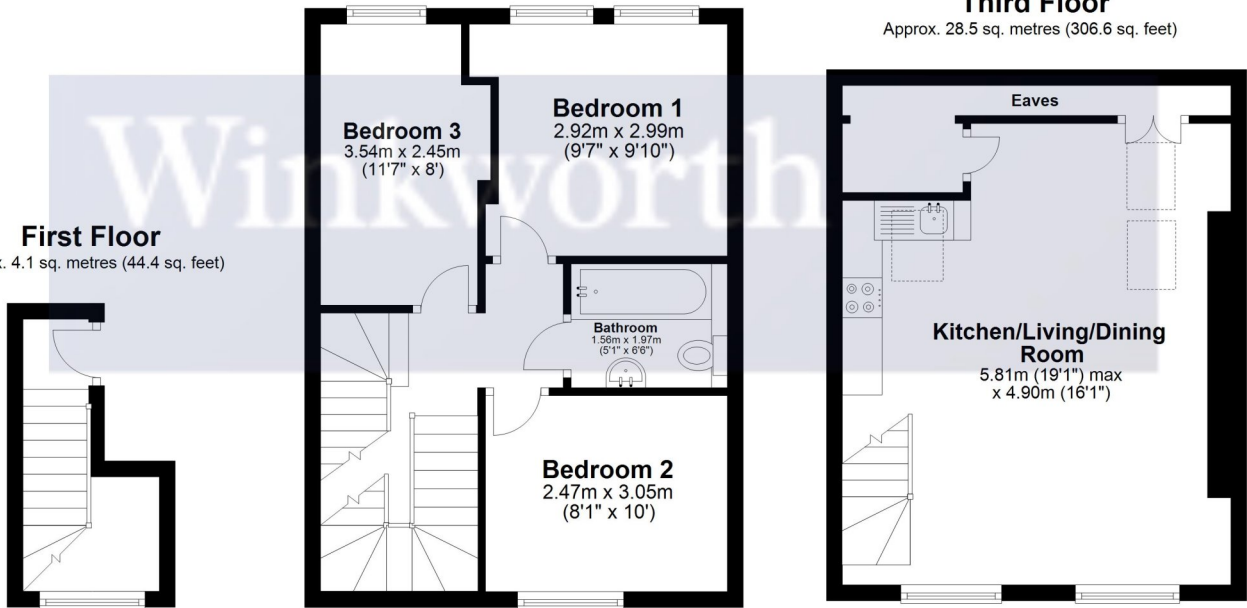

### DESCRIPTION:

A light and stylish three double bedroom split level flat on this sought-after tree lined street conveniently located in the heart of Shepherds Bush with a plethora of shops bars and restaurants on its door step.

Well-presented throughout and arranged over the top two floors of a converted Victorian town house this spacious apartment offers three double bedrooms, modern bathroom and a bright open plan kitchen reception room.

## Second Floor

Approx. 38.0 sq. metres (409.0 sq. feet)

## Third Floor

Approx. 28.5 sq. metres (306.6 sq. feet)

**First Floor**  
Approx. 4.1 sq. metres (44.4 sq. feet)

**Total area: approx. 70.6 sq. metres (759.9 sq. feet)**

Floor Plan measurements are approximate and are for illustrative purposes only. While we do not doubt the floor plans accuracy, we make no guarantee, warranty or representation as to the accuracy and completeness of the floor plan.  
Plan produced using PlanUp.