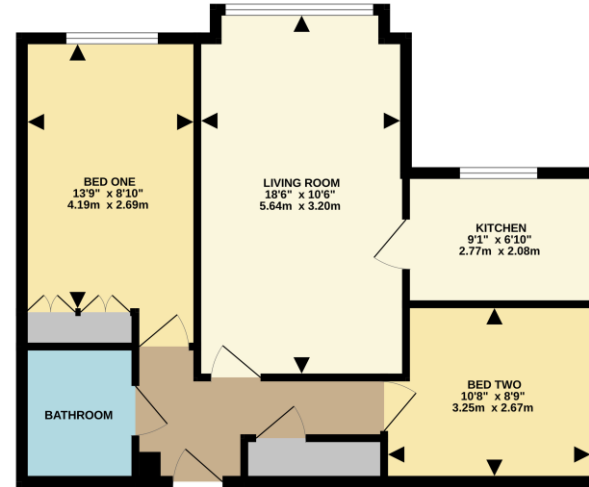

Accommodation

Hallway
Living room
Kitchen
Two bedrooms
Bathroom
Communal gardens
Residents lounge
Leasehold – 99 years from 1990

Under the Property Misdescriptions Act 1991, these Particulars are a guide and act as information only. All details are given in good faith and are believed to be correct at time of printing. Winkworth give no representation as to their accuracy and potential purchasers or tenants must satisfy themselves by inspection or otherwise as to their correctness. No employee of Winkworth has authority to make or give any representation or warranty in relation to this property.

FIRST FLOOR
591 sq.ft. (54.9 sq.m.) approx.

Basingstoke Office

10B Church Street, Basingstoke, Hampshire, RG21 7QE

01256 811730 | basingstoke@winkworth.co.uk

winkworth.co.uk/Basingstoke

Winkworth

See things differently.