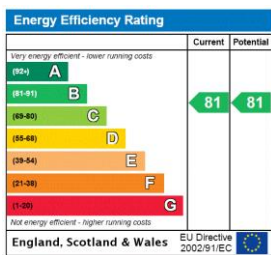

DESCRIPTION:

Winkworth

Winkworth

This floorplan is for illustration purposes only and is not to scale. The position and size of doors, windows, appliances and other features are approximate.

Deposit: £1,557.69

Council Tax Band: C

Where no figures are shown, we have been unable to ascertain the information. All figures that are shown were correct at the time of printing.