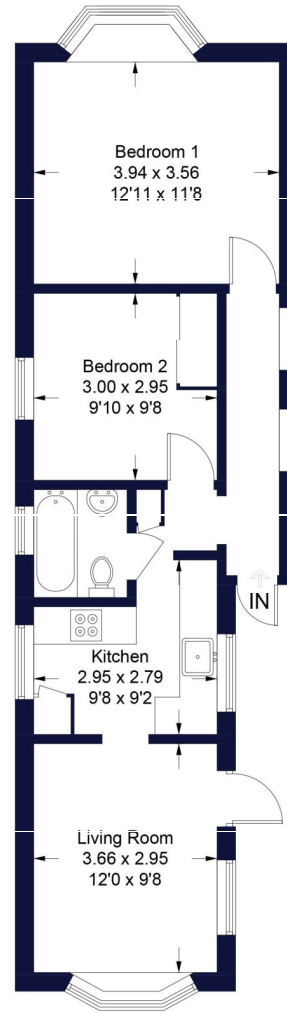

Grovelands Park

Approximate Gross Internal Area
51.2 sq m / 551 sq ft

Ground Floor

Illustration for identification purposes only, measurements are approximate, not to scale. FloorplansUsketch.com © 2023 (ID996449)

Wokingham | 01189 072777 | wokingham@winkworth.co.uk

winkworth.co.uk